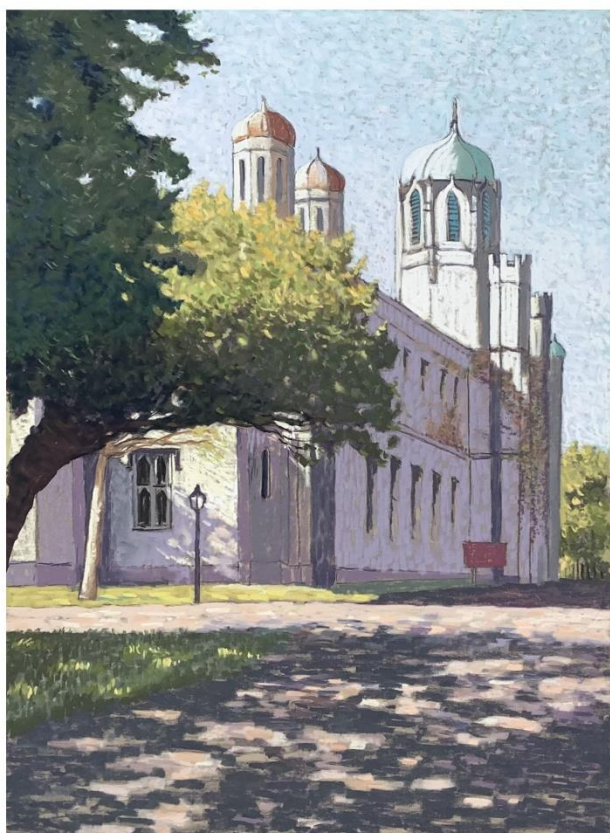

---

ART EXHIBITION

---

# FARRELL & FARRELL

NEW GALWAY PASTELS  
BY PATSY FARRELL

COPPER SCULPTURE  
BY GAY FARRELL

19 OCTOBER - 19 NOVEMBER, THE KENNY GALLERY, GALWAY

---

Patsy Farrell and Gay Farrell, native Galwegians and brothers, are self-taught artists who began their journey by experimenting with wood and metal. They turned their craftsmanship into art, each developing a unique style. Their partnership in a garage business and shared love for creating have led to extraordinary works, including a notable larger-than-life sculpture of Jack Charlton made from used oil drums. Patsy started as a wood carver, influenced by Larry O'Kelly, but found his passion in painting, particularly with pastels. His work focuses on the changing landscapes of Cappagh and the inspiration he draws from Connemara and the streets of Galway. Patsy's art captures the familiar in a fresh, vibrant way, reflecting his joy and fulfilment.